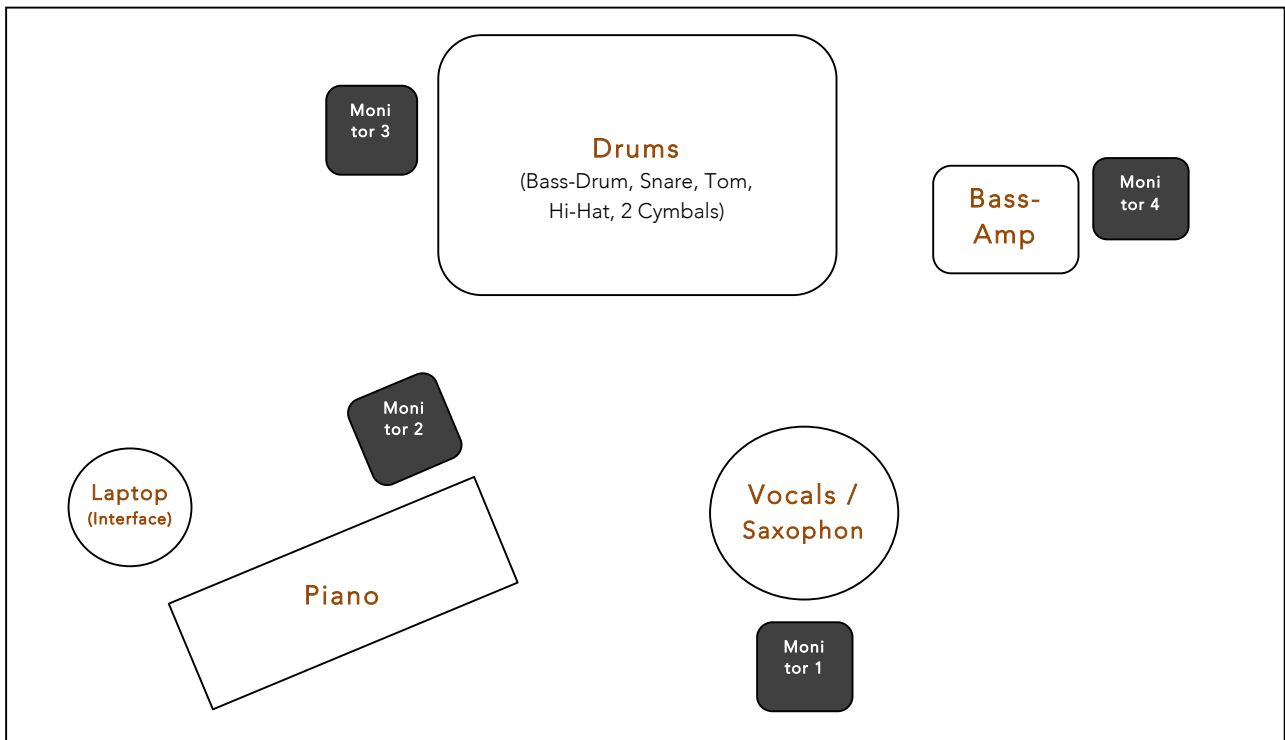

Sands

STAGEPLAN

Anschlüsse:

- Vocal Mic: 1 XLR
- Saxophon Mic: 1 XLR
- Piano: 2 Jack
- Laptop/Interface: 4 Jack
- Bass-Amp: 1 XLR